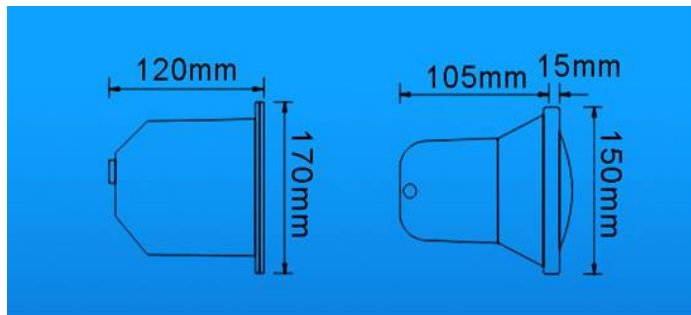

LED Swim Pool Light

Model: JD-D-03 JD-D-13
 JD-D-03 (300W/12V)
 Description: Built-in under water light
 Material: Stainless steel 304
 JD-D-13 (300W/12V)
 Description: LED Built-in under water light
 Material: Stainless steel 304
 JD-D-03 (300W/12V)
 Description: Built-in under water light
 Material: Stainless steel 304
 JD-D-13 (300W/12V)
 Description: LED Built-in under water light
 Material: Stainless steel 304

Model: JD-D-14
 Product Name: Pool Lamp
 Products: JD-D-14 (100W/12V)
 Description: LED Wall-hung under water light
 Material: Stainless steel 304

Model: JD-D-02 JD-D-12
 Product Name: Pool Lamp About
 Products: JD-D-02 (100W/12V)
 Description: Built-in under water light
 Material: Stainless steel 304
 JD-D-12
 Description: LED Built-in under water light
 Material: Stainless steel 304

Model: JD-D-08 JD-D-11
 Product Name: Pool Lamp About
 Products: JD-D-08 (100W/12V)
 Description: Built-in under water light
 Material: ABS & Stainless steel 304
 JD-D-11 (100W/12V)
 Description: LED Built-in under water light
 Material: ABS & Stainless steel 304

Model: JD-D-01 JD-D-10
 Product Name: Pool Lamp
 Products: JD-D-01 (100W/12V)
 Description: Wall-hung under water light
 Material: ABSJD-D-10 (100W/12V)
 Description: LED Wall-hung under water light
 Material: ABS