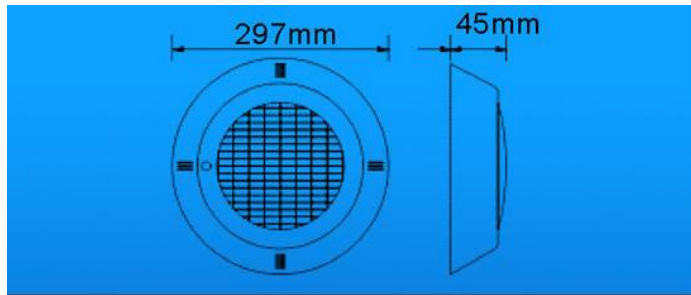

LED Swim Pool Light

Model: JD-D-03 JD-D-13
 JD-D-03 (300W/12V)
 Description: Built-in under water light
 Material: Stainless steel 304
 JD-D-13 (300W/12V)
 Description: LED Built-in under water light
 Material: Stainless steel 304
 JD-D-03 (300W/12V)
 Description: Built-in under water light
 Material: Stainless steel 304
 JD-D-13 (300W/12V)
 Description: LED Built-in under water light
 Material: Stainless steel 304

Model: JD-D-14
 Product Name: Pool Lamp
 Products: JD-D-14 (100W/12V)
 Description: LED Wall-hung under water light
 Material: Stainless steel 304

Model: JD-D-02 JD-D-12
 Product Name: Pool Lamp About
 Products: JD-D-02 (100W/12V)
 Description: Built-in under water light
 Material: Stainless steel 304
 JD-D-12
 Description: LED Built-in under water light
 Material: Stainless steel 304

Model: JD-D-08 JD-D-11
 Product Name: Pool Lamp About
 Products: JD-D-08 (100W/12V)
 Description: Built-in under water light
 Material: ABS & Stainless steel 304
 JD-D-11 (100W/12V)
 Description: LED Built-in under water light
 Material: ABS & Stainless steel 304