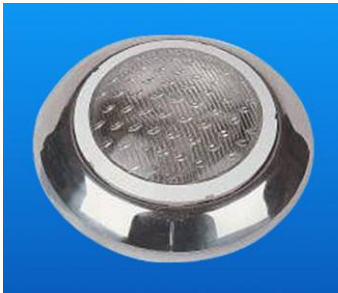

LED Swim Pool Light

Model: JD-D-03 JD-D-13
 JD-D-03 (300W/12V)
 Description: Built-in under water light
 Material: Stainless steel 304
 JD-D-13 (300W/12V)
 Description: LED Built-in under water light
 Material: Stainless steel 304
 JD-D-03 (300W/12V)
 Description: Built-in under water light
 Material: Stainless steel 304
 JD-D-13 (300W/12V)
 Description: LED Built-in under water light
 Material: Stainless steel 304

Model: JD-D-14
 Product Name: Pool Lamp
 Products: JD-D-14 (100W/12V)
 Description: LED Wall-hung under water light
 Material: Stainless steel 304

Model: JD-D-02 JD-D-12
 Product Name: Pool Lamp About
 Products: JD-D-02 (100W/12V)
 Description: Built-in under water light
 Material: Stainless steel 304
 JD-D-12
 Description: LED Built-in under water light
 Material: Stainless steel 304

Model: JD-D-08 JD-D-11
 Product Name: Pool Lamp About
 Products: JD-D-08 (100W/12V)
 Description: Built-in under water light
 Material: ABS & Stainless steel 304
 JD-D-11 (100W/12V)
 Description: LED Built-in under water light
 Material: ABS & Stainless steel 304

Model: JD-D-01 JD-D-10
 Product Name: Pool Lamp
 Products: JD-D-01 (100W/12V)
 Description: Wall-hung under water light
 Material: ABSJD-D-10 (100W/12V)
 Description: LED Wall-hung under water light
 Material: ABS