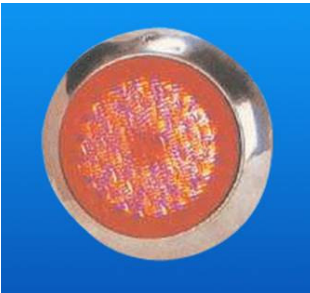

LED Swim Pool Light

Model: JD-D-03 JD-D-13
 JD-D-03 (300W/12V)
 Description: Built-in under water light
 Material: Stainless steel 304
 JD-D-13 (300W/12V)
 Description: LED Built-in under water light
 Material: Stainless steel 304
 JD-D-03 (300W/12V)
 Description: Built-in under water light
 Material: Stainless steel 304
 JD-D-13 (300W/12V)
 Description: LED Built-in under water light
 Material: Stainless steel 304

Model: JD-D-14
 Product Name: Pool Lamp
 Products: JD-D-14 (100W/12V)
 Description: LED Wall-hung under water light
 Material: Stainless steel 304

Model: JD-D-02 JD-D-12
 Product Name: Pool Lamp About
 Products: JD-D-02 (100W/12V)
 Description: Built-in under water light
 Material: Stainless steel 304
 JD-D-12
 Description: LED Built-in under water light
 Material: Stainless steel 304

Model: JD-D-08 JD-D-11
 Product Name: Pool Lamp About
 Products: JD-D-08 (100W/12V)
 Description: Built-in under water light
 Material: ABS & Stainless steel 304
 JD-D-11 (100W/12V)
 Description: LED Built-in under water light
 Material: ABS & Stainless steel 304

Model: JD-D-01 JD-D-10
 Product Name: Pool Lamp
 Products: JD-D-01 (100W/12V)
 Description: Wall-hung under water light
 Material: ABSJD-D-10 (100W/12V)
 Description: LED Wall-hung under water light
 Material: ABS