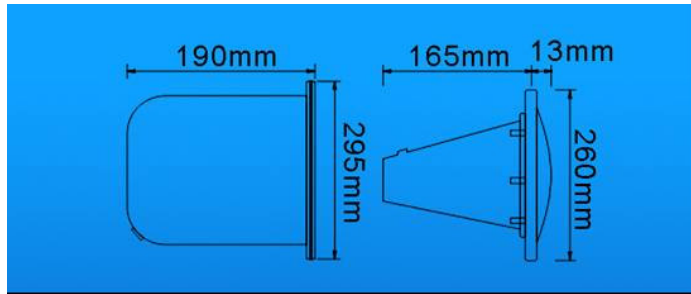

LED Swim Pool Light

Model: JD-D-03 JD-D-13
 JD-D-03 (300W/12V)
 Description: Built-in under water light
 Material: Stainless steel 304
 JD-D-13 (300W/12V)
 Description: LED Built-in under water light
 Material: Stainless steel 304
 JD-D-03 (300W/12V)
 Description: Built-in under water light
 Material: Stainless steel 304
 JD-D-13 (300W/12V)
 Description: LED Built-in under water light
 Material: Stainless steel 304

Model: JD-D-14
 Product Name: Pool Lamp
 Products: JD-D-14 (100W/12V)
 Description: LED Wall-hung under water light
 Material: Stainless steel 304

Model: JD-D-02 JD-D-12
 Product Name: Pool Lamp About
 Products: JD-D-02 (100W/12V)
 Description: Built-in under water light
 Material: Stainless steel 304
 JD-D-12
 Description: LED Built-in under water light
 Material: Stainless steel 304