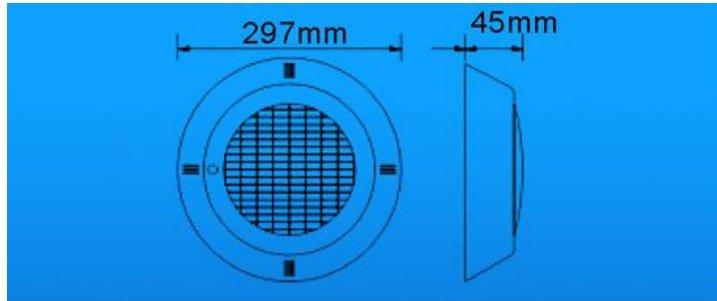

Model: JD-D-04, JD-D-07, JD-D-06, JD-D-09
Product Name: Pool Lamp
Products: JD-D-04 (150W/12V) JD-D-07 (150W/12V) JD-D-06 (100W/12V)
Description: Wall-hung under water light
Material: Stainless steel 304
JD-D-09 (150W/12V)
Description: LED Wall-hung under water light
Material: Stainless steel 304