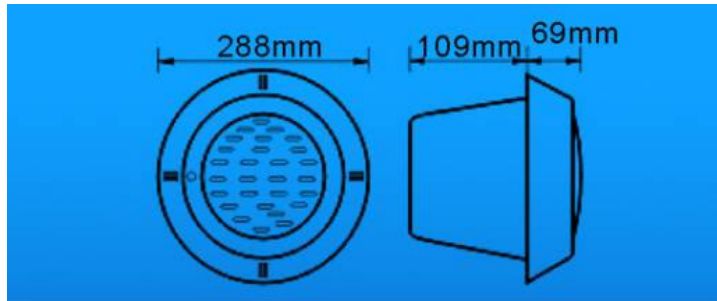

Model: JD-D-15
Product Name: Pool Lamp
About Products: Description: Build-in under light
300W/12V
Material: ABS plastic