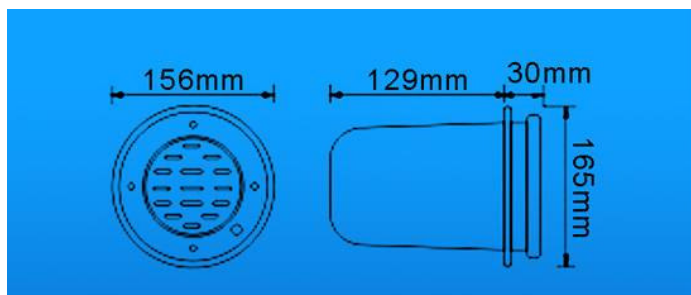

LED Swim Pool Light

Model: JD-D-03 JD-D-13
 JD-D-03 (300W/12V)
 Description: Built-in under water light
 Material: Stainless steel 304
 JD-D-13 (300W/12V)
 Description: LED Built-in under water light
 Material: Stainless steel 304
 JD-D-03 (300W/12V)
 Description: Built-in under water light
 Material: Stainless steel 304
 JD-D-13 (300W/12V)
 Description: LED Built-in under water light
 Material: Stainless steel 304

Model: JD-D-14
 Product Name: Pool Lamp
 Products: JD-D-14 (100W/12V)
 Description: LED Wall-hung under water light
 Material: Stainless steel 304

Model: JD-D-02 JD-D-12
 Product Name: Pool Lamp About
 Products: JD-D-02 (100W/12V)
 Description: Built-in under water light
 Material: Stainless steel 304
 JD-D-12
 Description: LED Built-in under water light
 Material: Stainless steel 304

Model: JD-D-08 JD-D-11
 Product Name: Pool Lamp About
 Products: JD-D-08 (100W/12V)
 Description: Built-in under water light
 Material: ABS & Stainless steel 304
 JD-D-11 (100W/12V)
 Description: LED Built-in under water light
 Material: ABS & Stainless steel 304

Model: JD-D-01 JD-D-10
 Product Name: Pool Lamp
 Products: JD-D-01 (100W/12V)
 Description: Wall-hung under water light
 Material: ABSJD-D-10 (100W/12V)
 Description: LED Wall-hung under water light
 Material: ABS