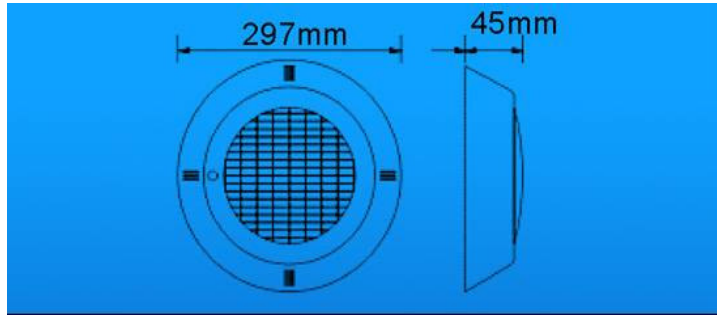

LED Swim Pool Light

Model: JD-D-03 JD-D-13
 JD-D-03 (300W/12V)
 Description: Built-in under water light
 Material: Stainless steel 304
 JD-D-13 (300W/12V)
 Description: LED Built-in under water light
 Material: Stainless steel 304
 JD-D-03 (300W/12V)
 Description: Built-in under water light
 Material: Stainless steel 304
 JD-D-13 (300W/12V)
 Description: LED Built-in under water light
 Material: Stainless steel 304

Model: JD-D-14
 Product Name: Pool Lamp
 Products: JD-D-14 (100W/12V)
 Description: LED Wall-hung under water light
 Material: Stainless steel 304

Model: JD-D-02 JD-D-12
 Product Name: Pool Lamp About
 Products: JD-D-02 (100W/12V)
 Description: Built-in under water light
 Material: Stainless steel 304
 JD-D-12
 Description: LED Built-in under water light
 Material: Stainless steel 304

Model: JD-D-08 JD-D-11
 Product Name: Pool Lamp About
 Products: JD-D-08 (100W/12V)
 Description: Built-in under water light
 Material: ABS & Stainless steel 304
 JD-D-11 (100W/12V)
 Description: LED Built-in under water light
 Material: ABS & Stainless steel 304